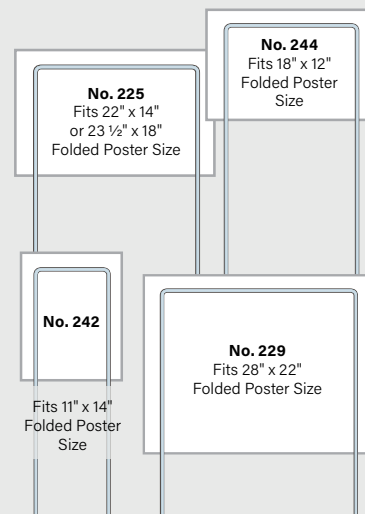

See Appendix A for complete art information.

**Fold-Over Posters** are supplied with scoring so you simply fold, staple, and slide over the frames.

SIGNS & BANNERS

**23 1/2" x 36"** (Folds to 23 1/2" x 18")  
Use with No. 225 Wire Frame

**22" x 28"** (Folds to 22" x 14")  
Use with No. 225 Wire Frame

**18" x 24"** (Folds to 18" x 12")  
Use with No. 244 Wire Frame

**28" x 44"**  
(Folds to 28" x 22")  
Use with No. 229 Wire Frame

**11" x 28"**  
(Folds to 11" x 14" vertical format only)  
Use with No. 242 Wire Frame

<b>No. 225, 242, 244</b>	\$ 1.21 ea (G)
<b>No. 229</b>	\$ 1.65 ea (G)

Prices subject to change.

No. 299 Fold-Over Posters		50	100	250	500	1000	1500	2500	Frames
<b>11" x 28"</b> (11" x 14" folded)	One Color	\$ 8.14	5.06	2.71	1.95	1.29	1.16	.949	<b>No. 242</b>
	4-Color Process	\$ 14.66	12.23	6.87	4.87	3.39	3.09	2.10	
	Each Add'l Spot Color	\$ 4.09	2.43	1.25	.684	.362	.292	.201	
<b>18" x 24"</b> (18" x 12" folded)	One Color	\$ 9.47	6.16	3.37	2.54	1.74	1.60	1.17	<b>No. 244</b>
	4-Color Process	\$ 16.91	14.07	8.38	5.64	4.07	3.53	3.10	
	Each Add'l Spot Color	\$ 4.20	2.69	1.37	.742	.382	.338	.225	
<b>22" x 28"</b> (22" x 14" folded)	One Color	\$ 10.20	6.62	3.77	2.77	2.07	1.87	1.58	<b>No. 225</b>
	4-Color Process	\$ 17.91	14.95	9.32	6.28	4.53	3.90	3.42	
	Each Add'l Spot Color	\$ 4.40	2.82	1.38	.802	.418	.362	.237	
<b>23 1/2" x 36"</b> (23 1/2" x 18" folded)	One Color	\$ 10.46	7.05	4.17	3.57	2.68	2.50	2.07	<b>No. 225</b>
	4-Color Process	\$ 20.24	16.86	10.05	6.67	4.79	4.33	3.57	
	Each Add'l Spot Color	\$ 5.83	3.34	1.69	.998	.545	.491	.341	
<b>28" x 44"</b> (28" x 22" folded)	One Color	\$ 18.36	11.97	7.02	5.25	3.81	3.39		<b>No. 229</b>
	4-Color Process	\$ 34.99	29.15	22.82	14.89	10.86	9.75		
	Each Add'l Spot Color	\$ 10.24	5.83	2.99	1.73	.959	.862		