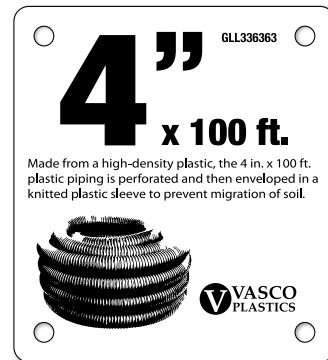

Custom Rigid White Vinyl

Outdoor DURABLE

Material

Rigid White Vinyl

.010" // .015" // .020" // .030"

Production Time

Approximately 5 working days.

Die-Cutting