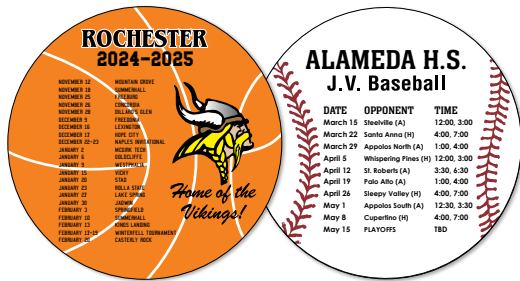

Schedule Magnets

For outdoor magnets, see pages 110-113.

No. 293
5 1/2" dia.

No. 294
5 1/2" dia.

No. 293 includes orange basketball background as shown.
No. 294 includes maroon baseball stitching unless stated otherwise on customer's purchase order.

5 1/2" x 8 1/2"
No. 3335 Schedule - Square Corners
No. 3336 Schedule - Round Corners

8 1/2" x 11"
No. 3348 Schedule - Square Corners
No. 3349 Schedule - Round Corners

Use any of these stock shapes and sizes to create your own custom magnets!